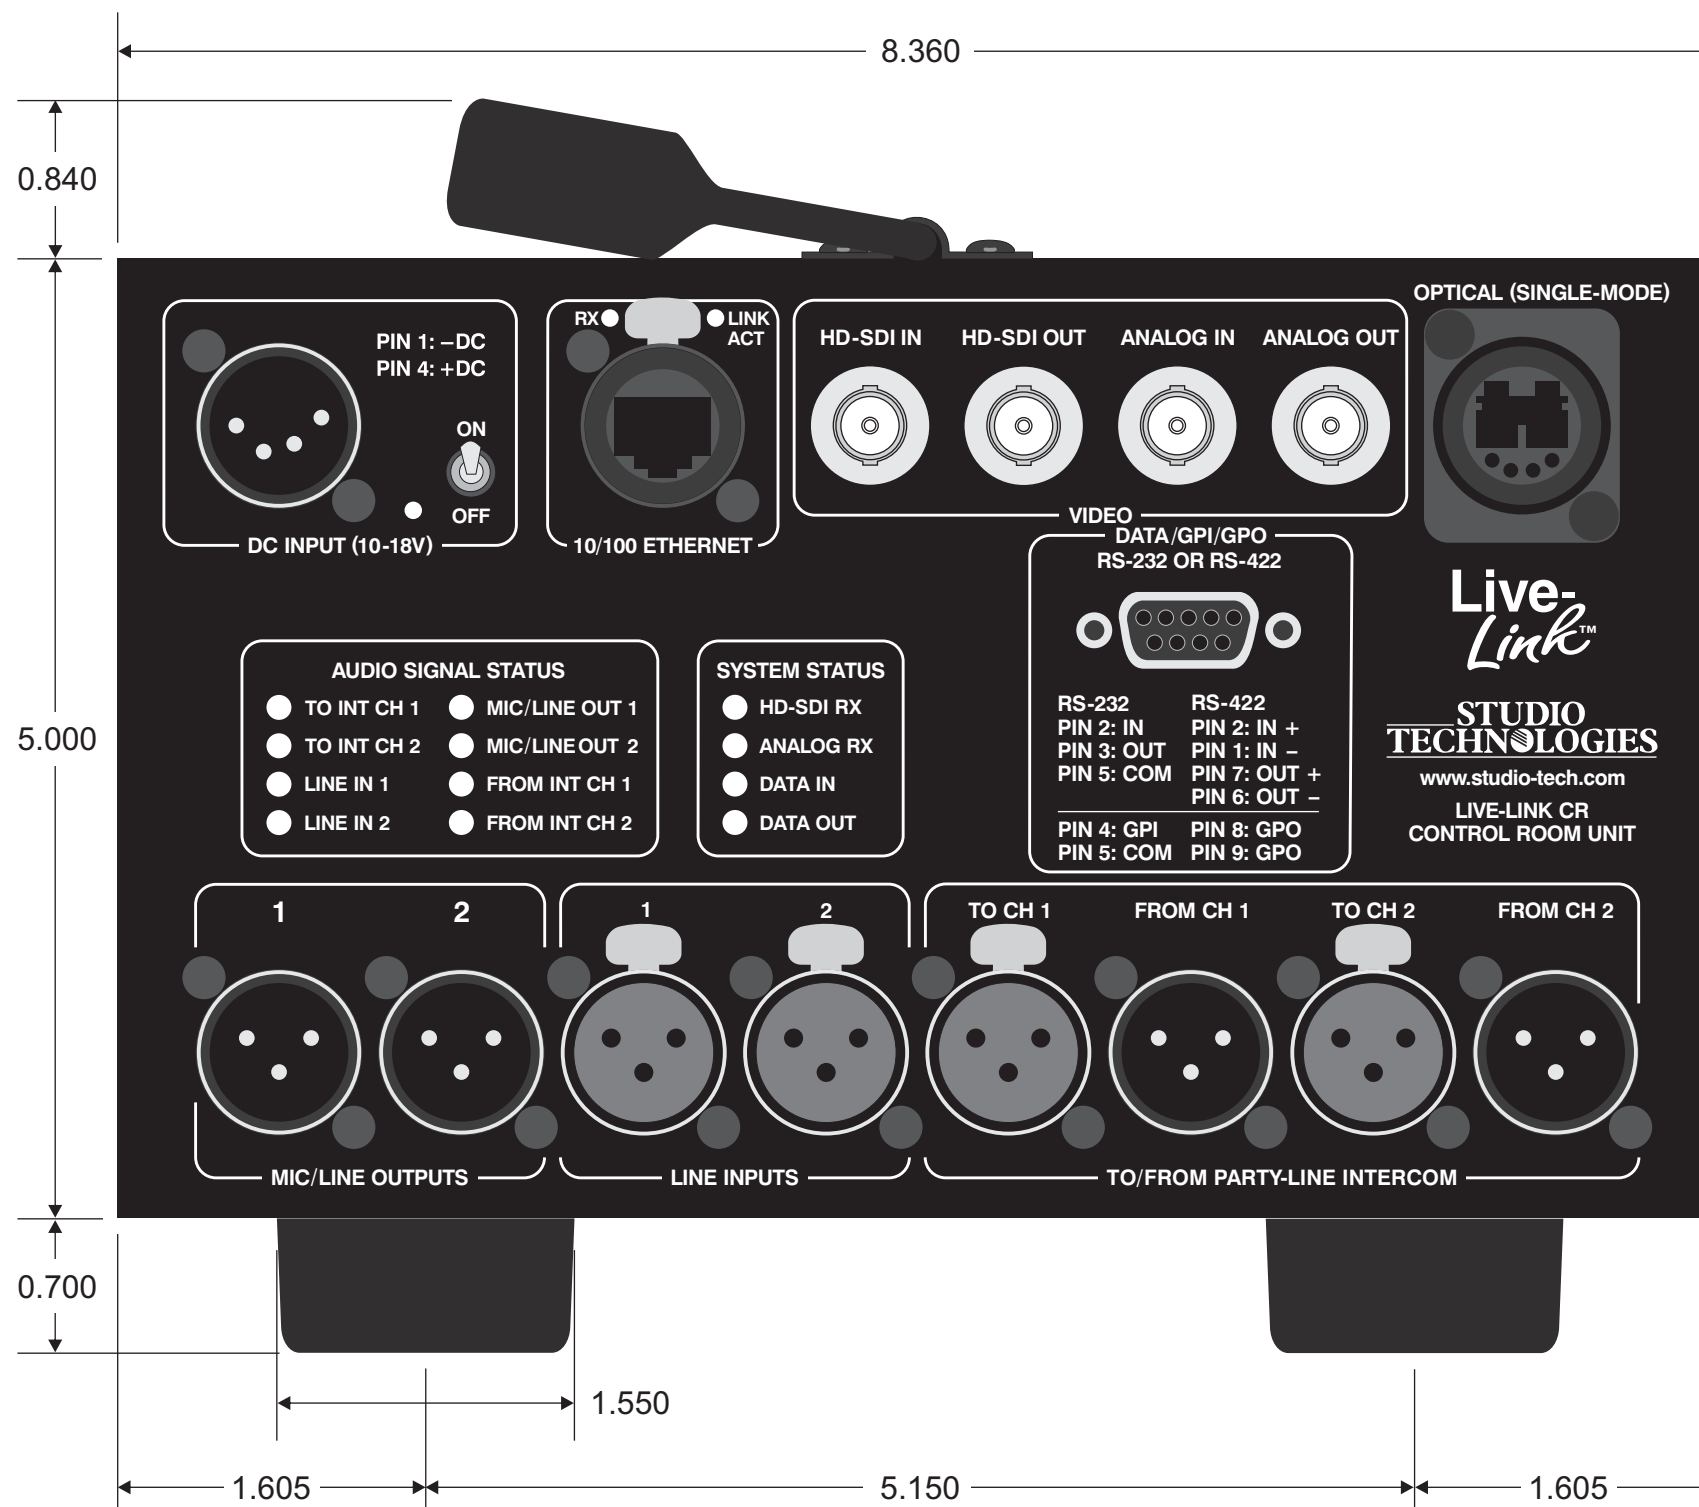

Live-Link™ – Control Room Unit

Front View Dimensions

Live-Link™ – Control Room Unit
Side View Dimensions

Live-Link™ – Control Room Unit Back View Dimensions