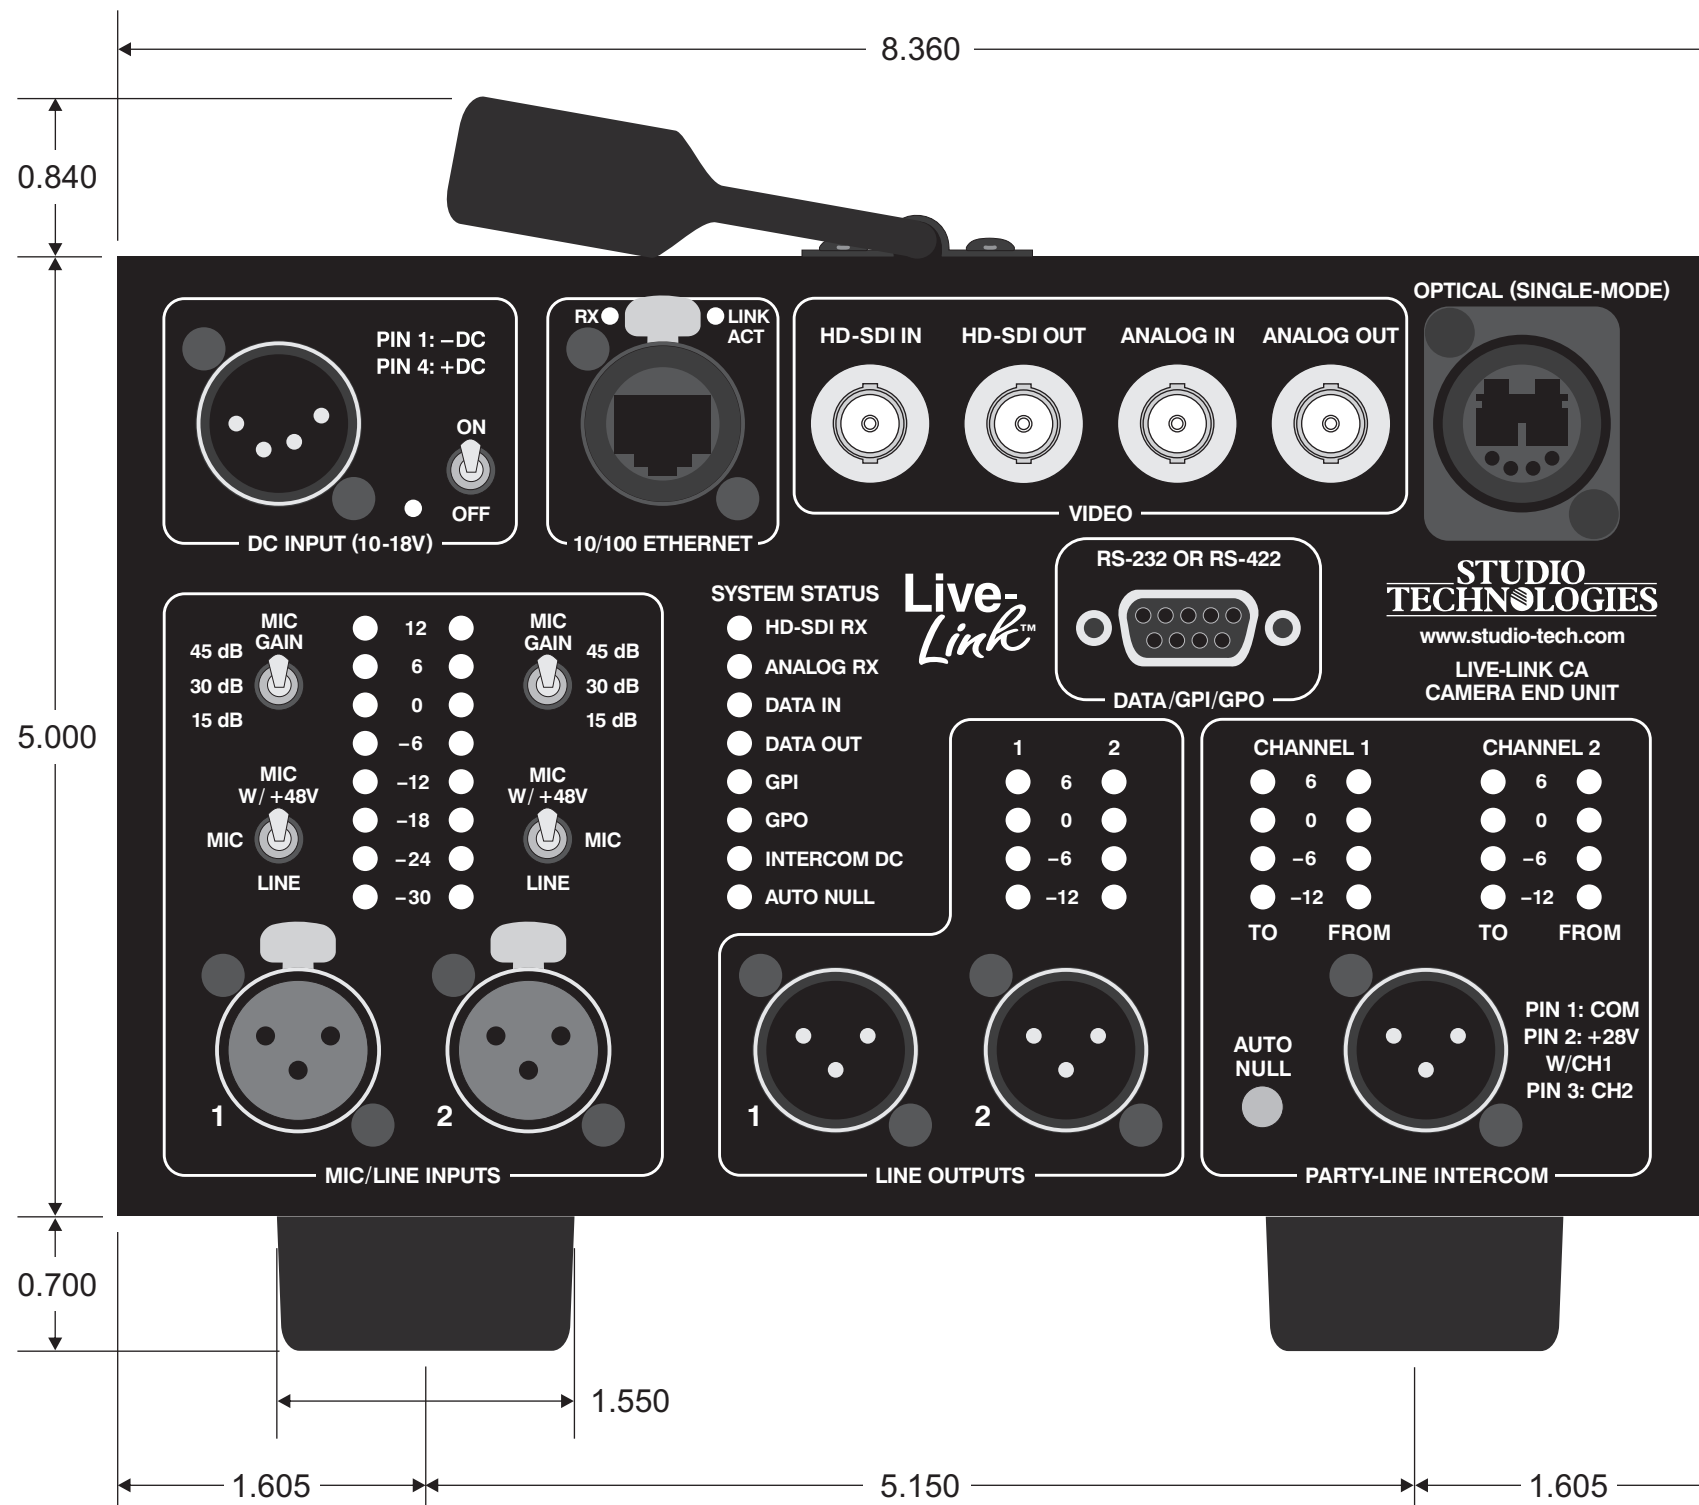

Live-Link™ – Camera End Unit

Front View Dimensions

Live-Link™ – Camera End Unit Side View Dimensions

Live-Link™ – Camera End Unit Back View Dimensions